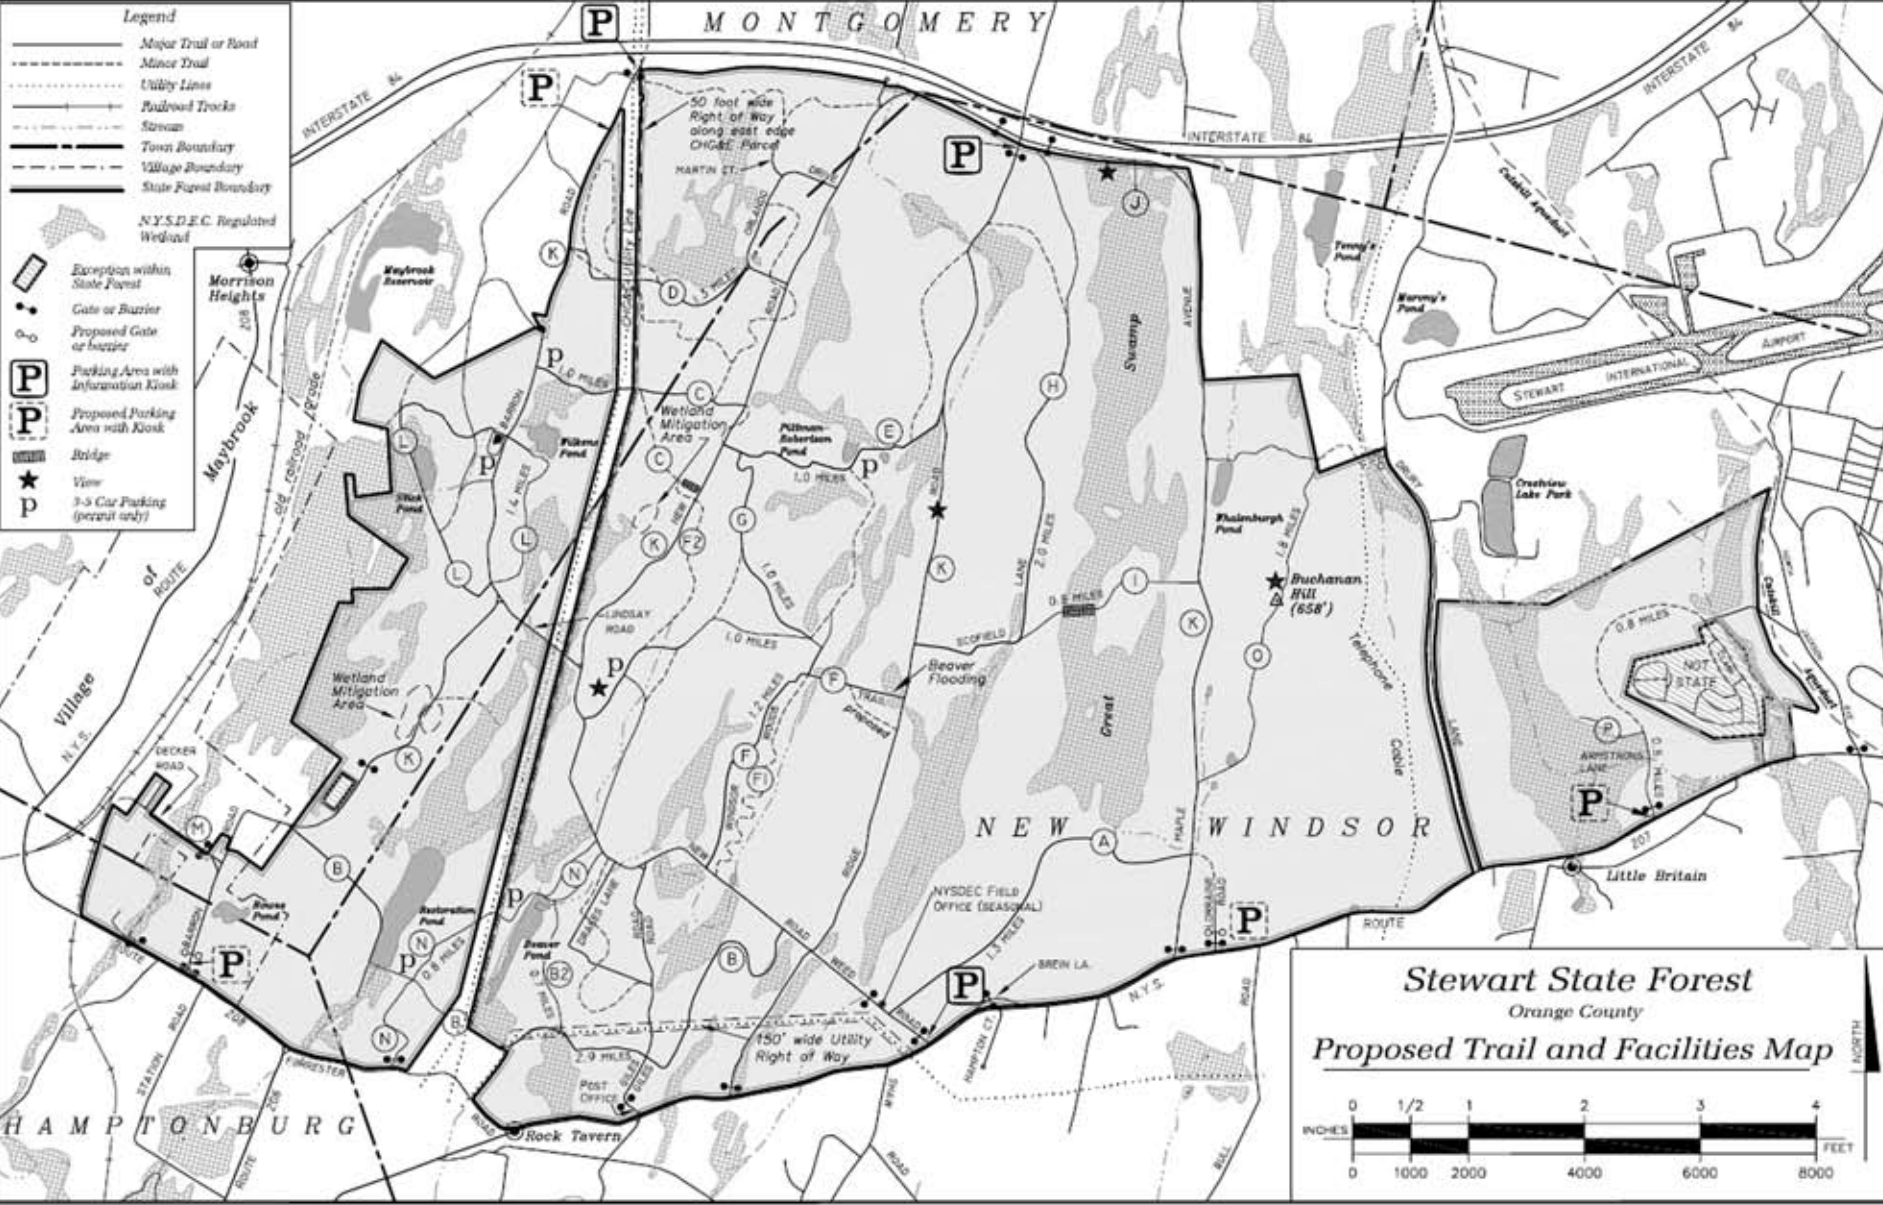

- Legend**
- Major Trail or Road
 - - - - - Minor Trail
 - · · · · Utility Lines
 - +—+—+ Railroad Tracks
 - +—+—+ Stream
 - Town Boundary
 - - - - - Village Boundary
 - State Forest Boundary
- N.Y.S.D.E.C. Regulated Wetland

- Exception within State Forest
- Gate or Barrier
- Proposed Gate or Barrier
- Parking Area with Information Kiosk
- Proposed Parking Area with Kiosk
- Bridge
- View
- 3-5 Car Parking (permit only)

Stewart State Forest
Orange County
Proposed Trail and Facilities Map

0 1/2 1 2 3 4
INCHES 0 1000 2000 4000 6000 8000
FEET

NORTH